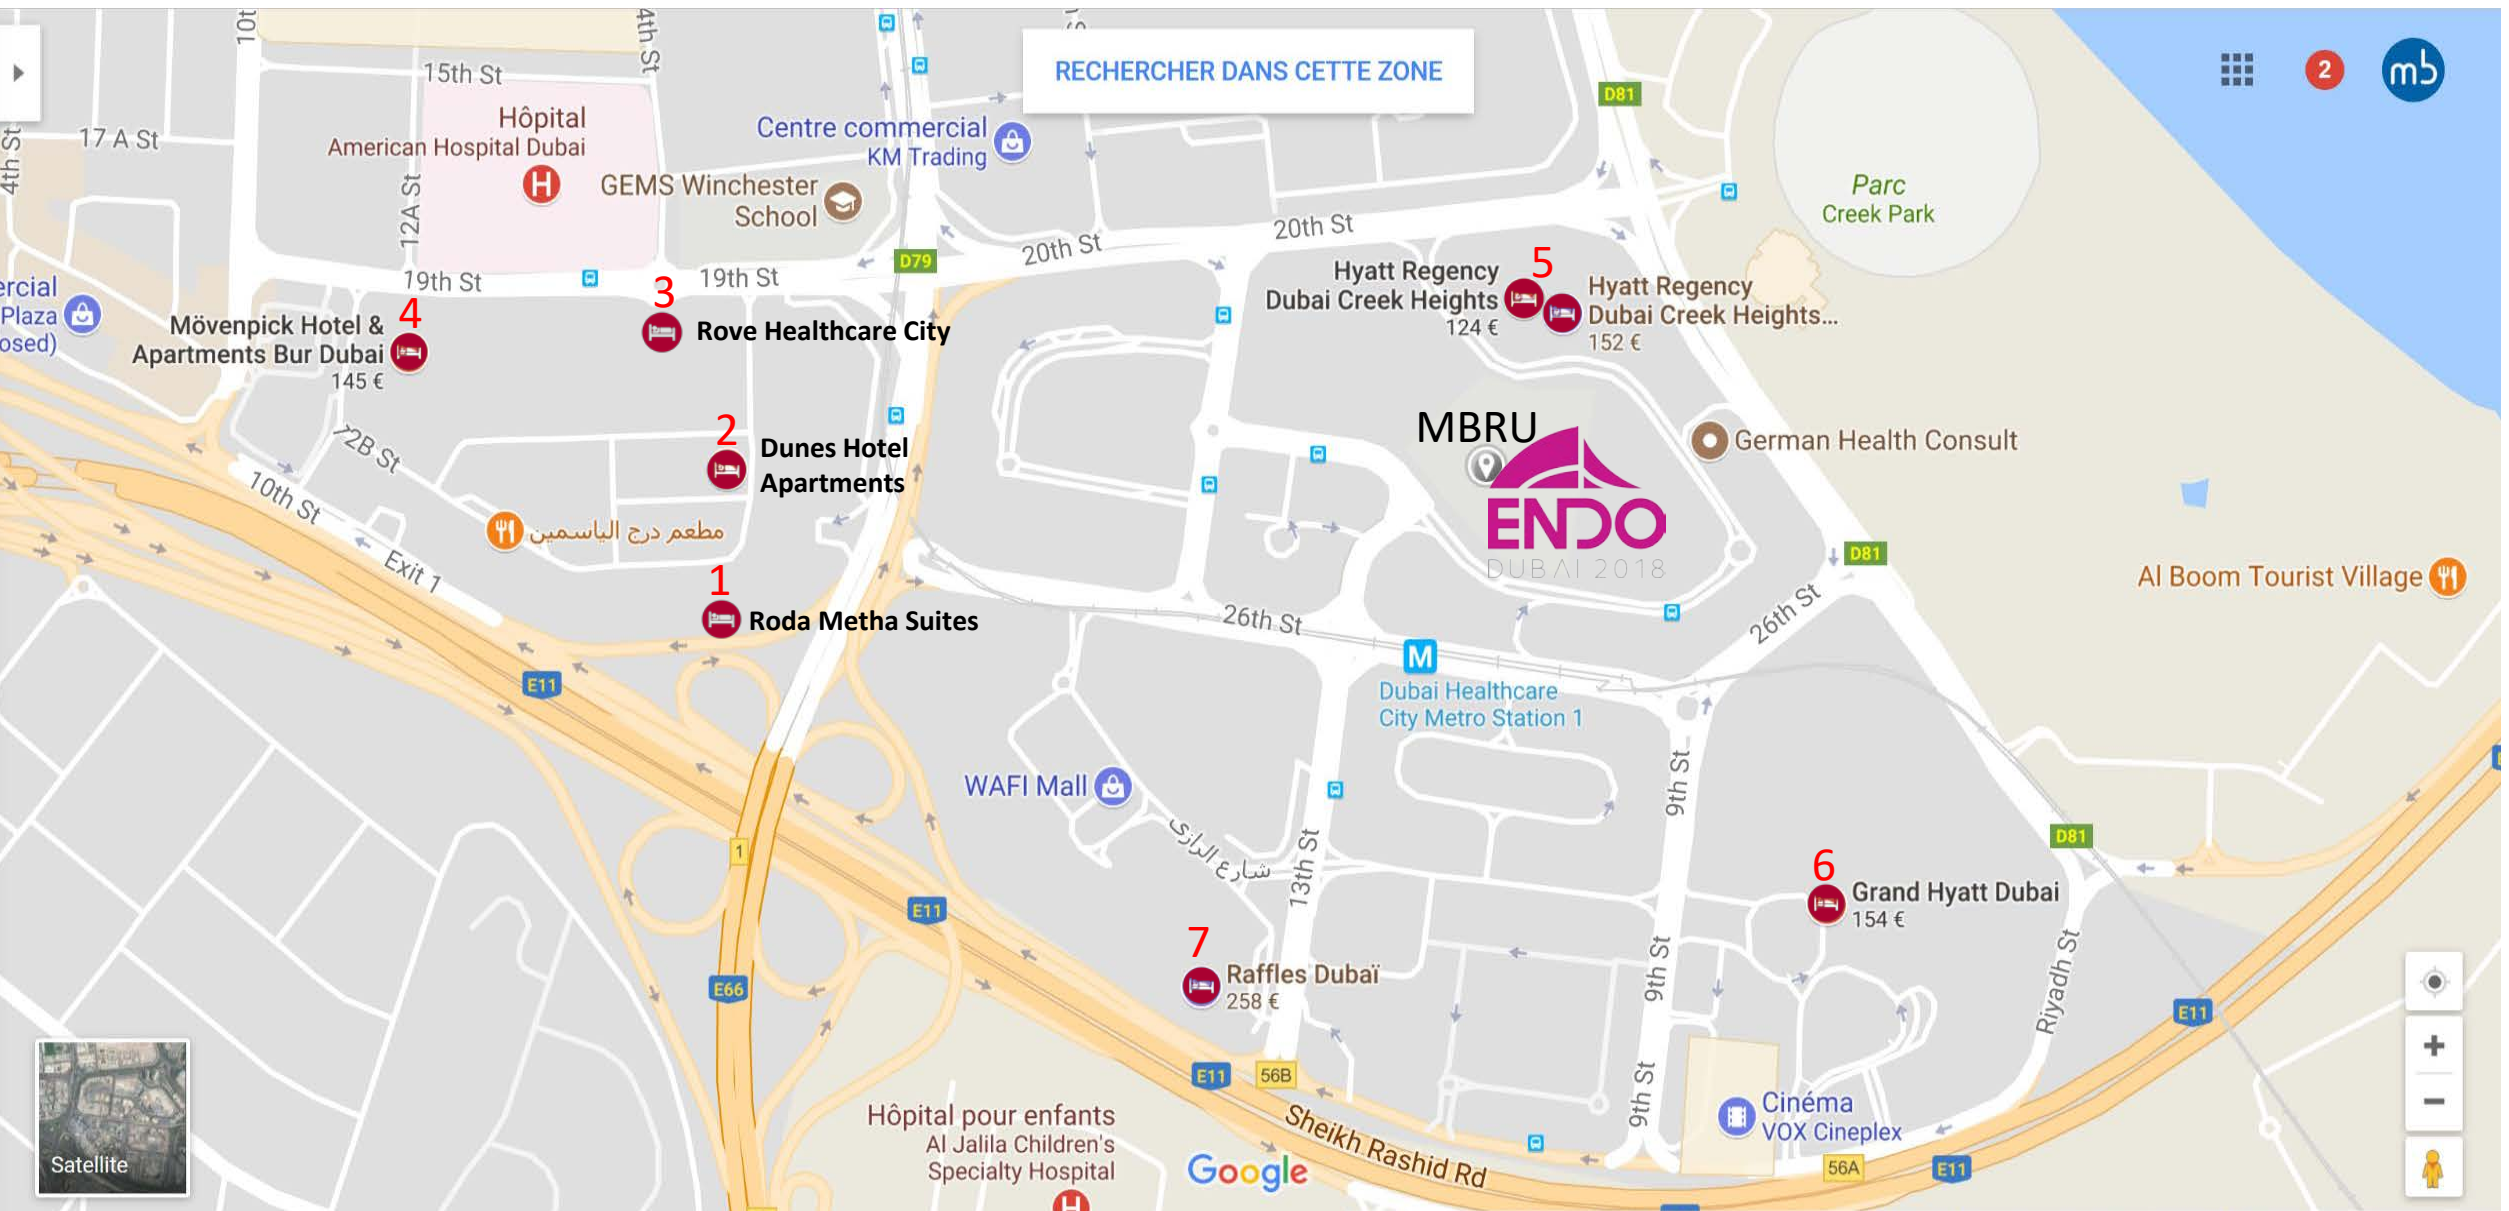

PRACTICAL INFORMATION

- **VENUE**

Endo Dubai 2018 will be held at:

The Mohammed Bin Rashid University of Medicine and Health Sciences (MBRU)
Building 14, Dubai Healthcare City

MRBU is located in the heart of Dubai and only 4 km from Dubai International Airport.

Map available at: <https://mbruniversity.ac.ae/en/Contact-MBRU.aspx>

- **ACCOMODATION**

Download our list of recommended hotels in the surroundings of the Congress venue. Please note that Arab Health is taking place right before Endo Dubai, and that many hotels will be full. Hotel reservations should be made early to ensure availability.

- **ABOUT DUBAI**

Dubai is a vibrant and cosmopolitan city with lots to offer. The beautiful Dubai Creek Park is just a short walk away from Dubai Healthcare City and the famous Wafi Mall and the City Center Mall in Deira are only a few minutes drive away.

RECHERCHER DANS CETTE ZONE

Satellite

LIST OF RECOMMENDED HOTELS

Hotel name	Rate per night from	<u>Walking distance to Congress</u>	Website link	Number on map
Roda Metha Suites	500 AED – 116 USD	18 minutes	http://www.roda-hotels.com/oud-metha/	1
Dunes Hotel Apartments	600 AED – 164 USD	16 minutes	http://www.dunesdubai.com/properties-oud-metha.php	2
Rove Healthcare City	765 AED – 177 USD	15 minutes	https://www.rovehotels.com/hotel/rove-healthcare-city/	3
Mövenpick Hotel & Apartments Bur Dubai	1,000 AED – 232 USD	21 minutes	https://www.movenpick.com/en/middle-east/uae/dubai/hotel-dubai-bur/overview/	4
Hyatt Regency Dubai Creek Heights	1,200 AED – 278 USD	10 minutes	https://dubaicreek.regency.hyatt.com/en/hotel/home.html	5
Grand Hyatt Dubai	1,200 AED – 278 USD	11 minutes	https://dubai.grand.hyatt.com/en/hotel/home.html	6
Raffles Dubai	1,900 AED – 440 USD	10 minutes	http://www.affles.com/dubai/	7